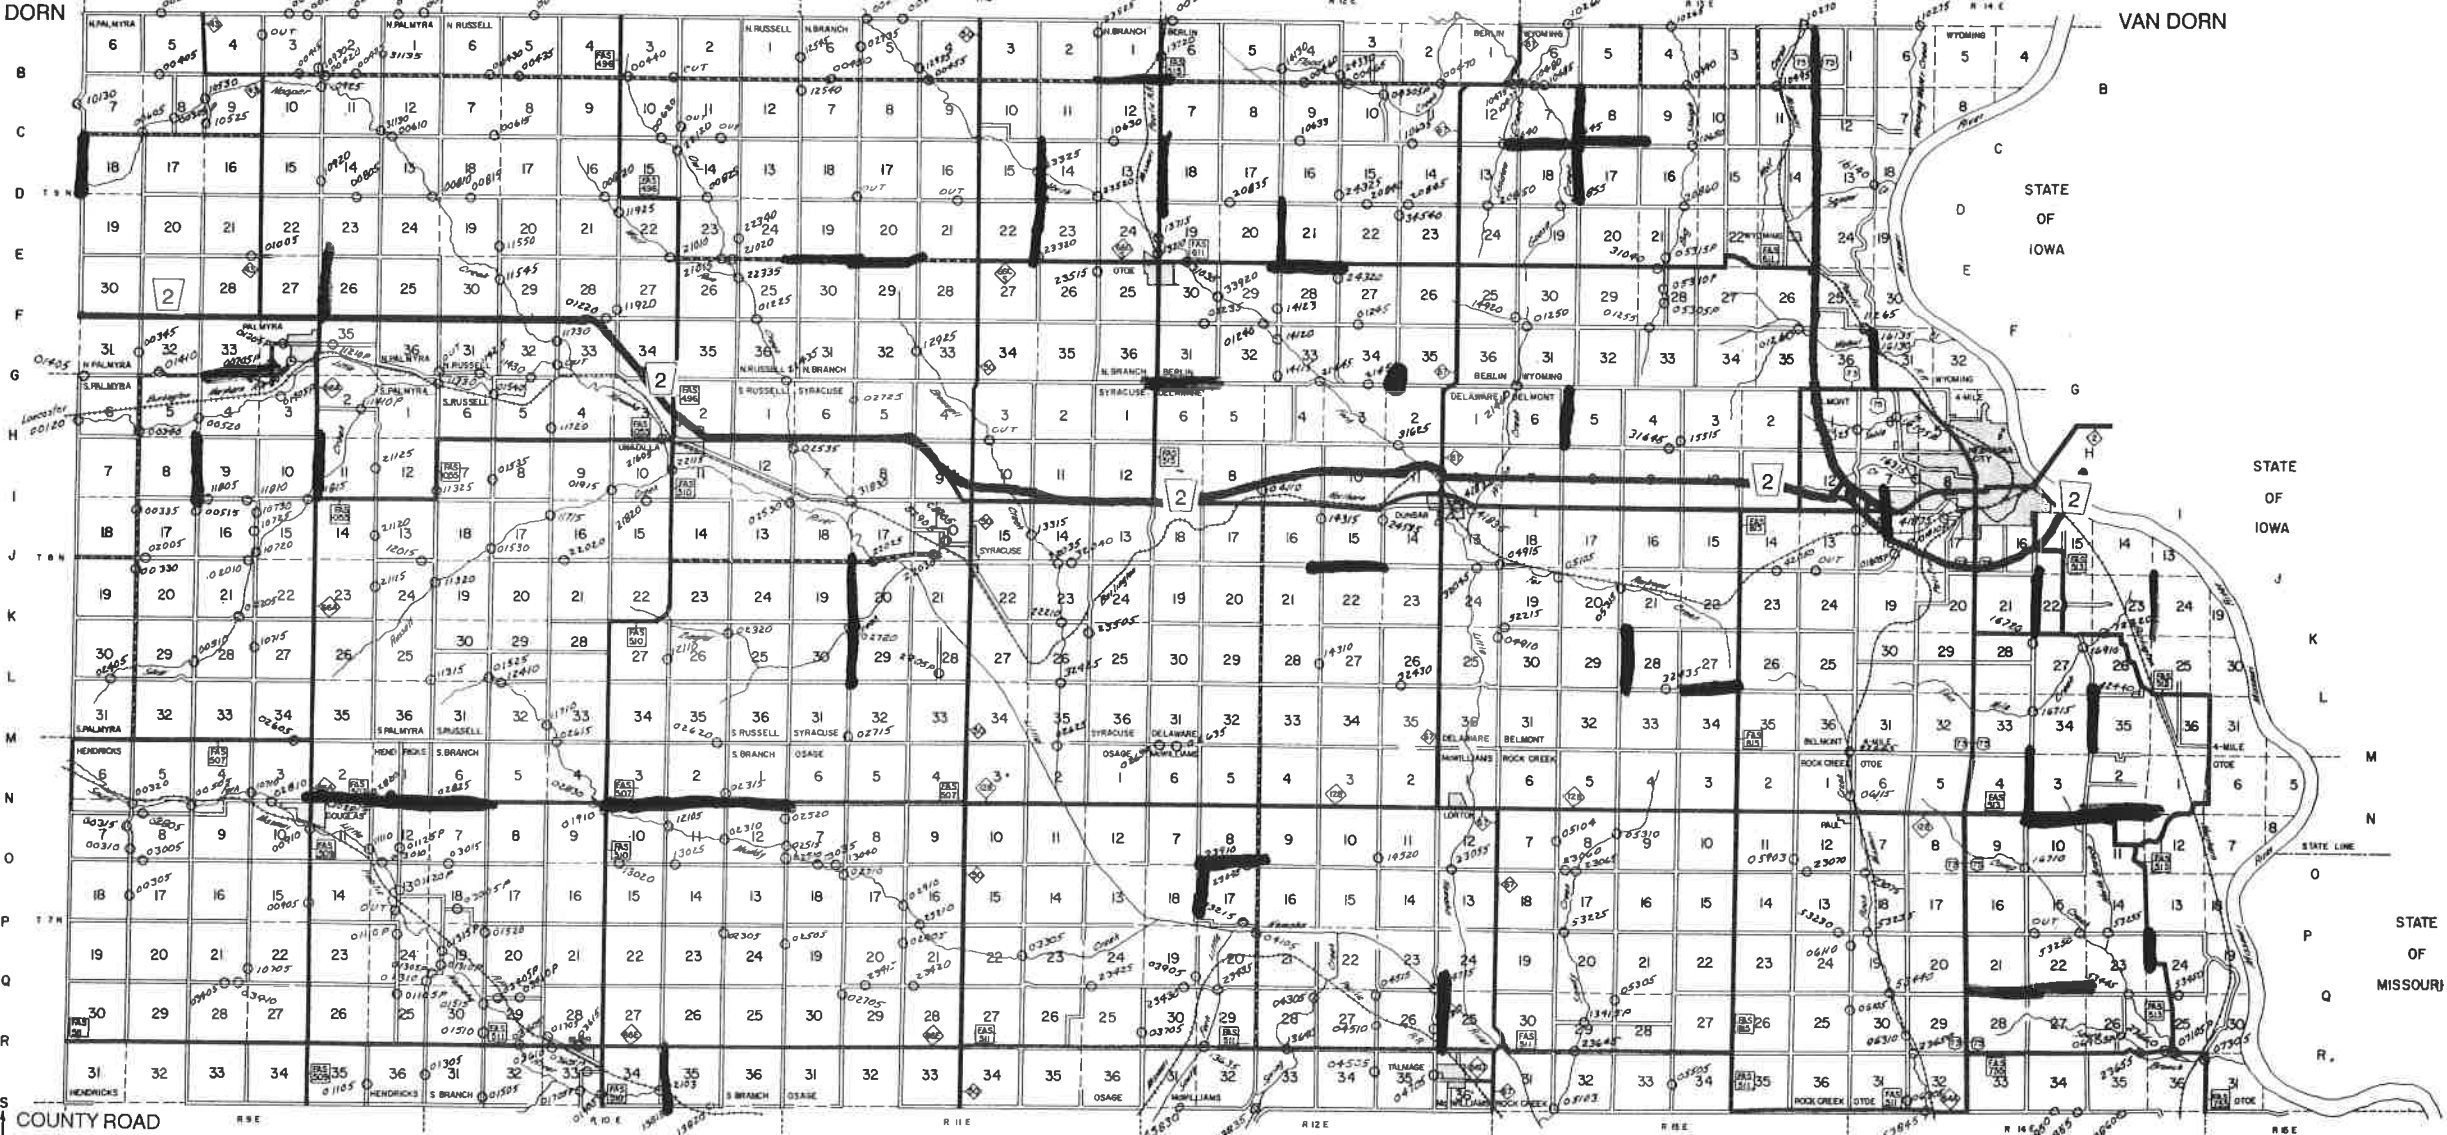

Roads Rocked
From 4/20/15
Thru 4/30/15

OTOE COUNTY
NEBRASKA

COUNTY ROAD
MARKERS

190 2 4 6 8 10 12 14 16 18 20 22 24 26 28 30 32 34 36 38 40 42 44 46 48 50 52 54 56 58 60 62 64

VAN DORN

VAN DORN

COUNTY ROAD
MARKERS

190 2 4 6 8 10 12 14 16 18 20 22 24 26 28 30 32 34 36 38 40 42 44 46 48 50 52 54 56 58 60 62 64 66 68 70 72 74

Roads Bladed 4-20-2015
Thru 4-30-2015

OTOE COUNTY NEBRASKA

NOVEMBER, 1977
Revised: August, 1985

COUNTY ROAD
MARKERS